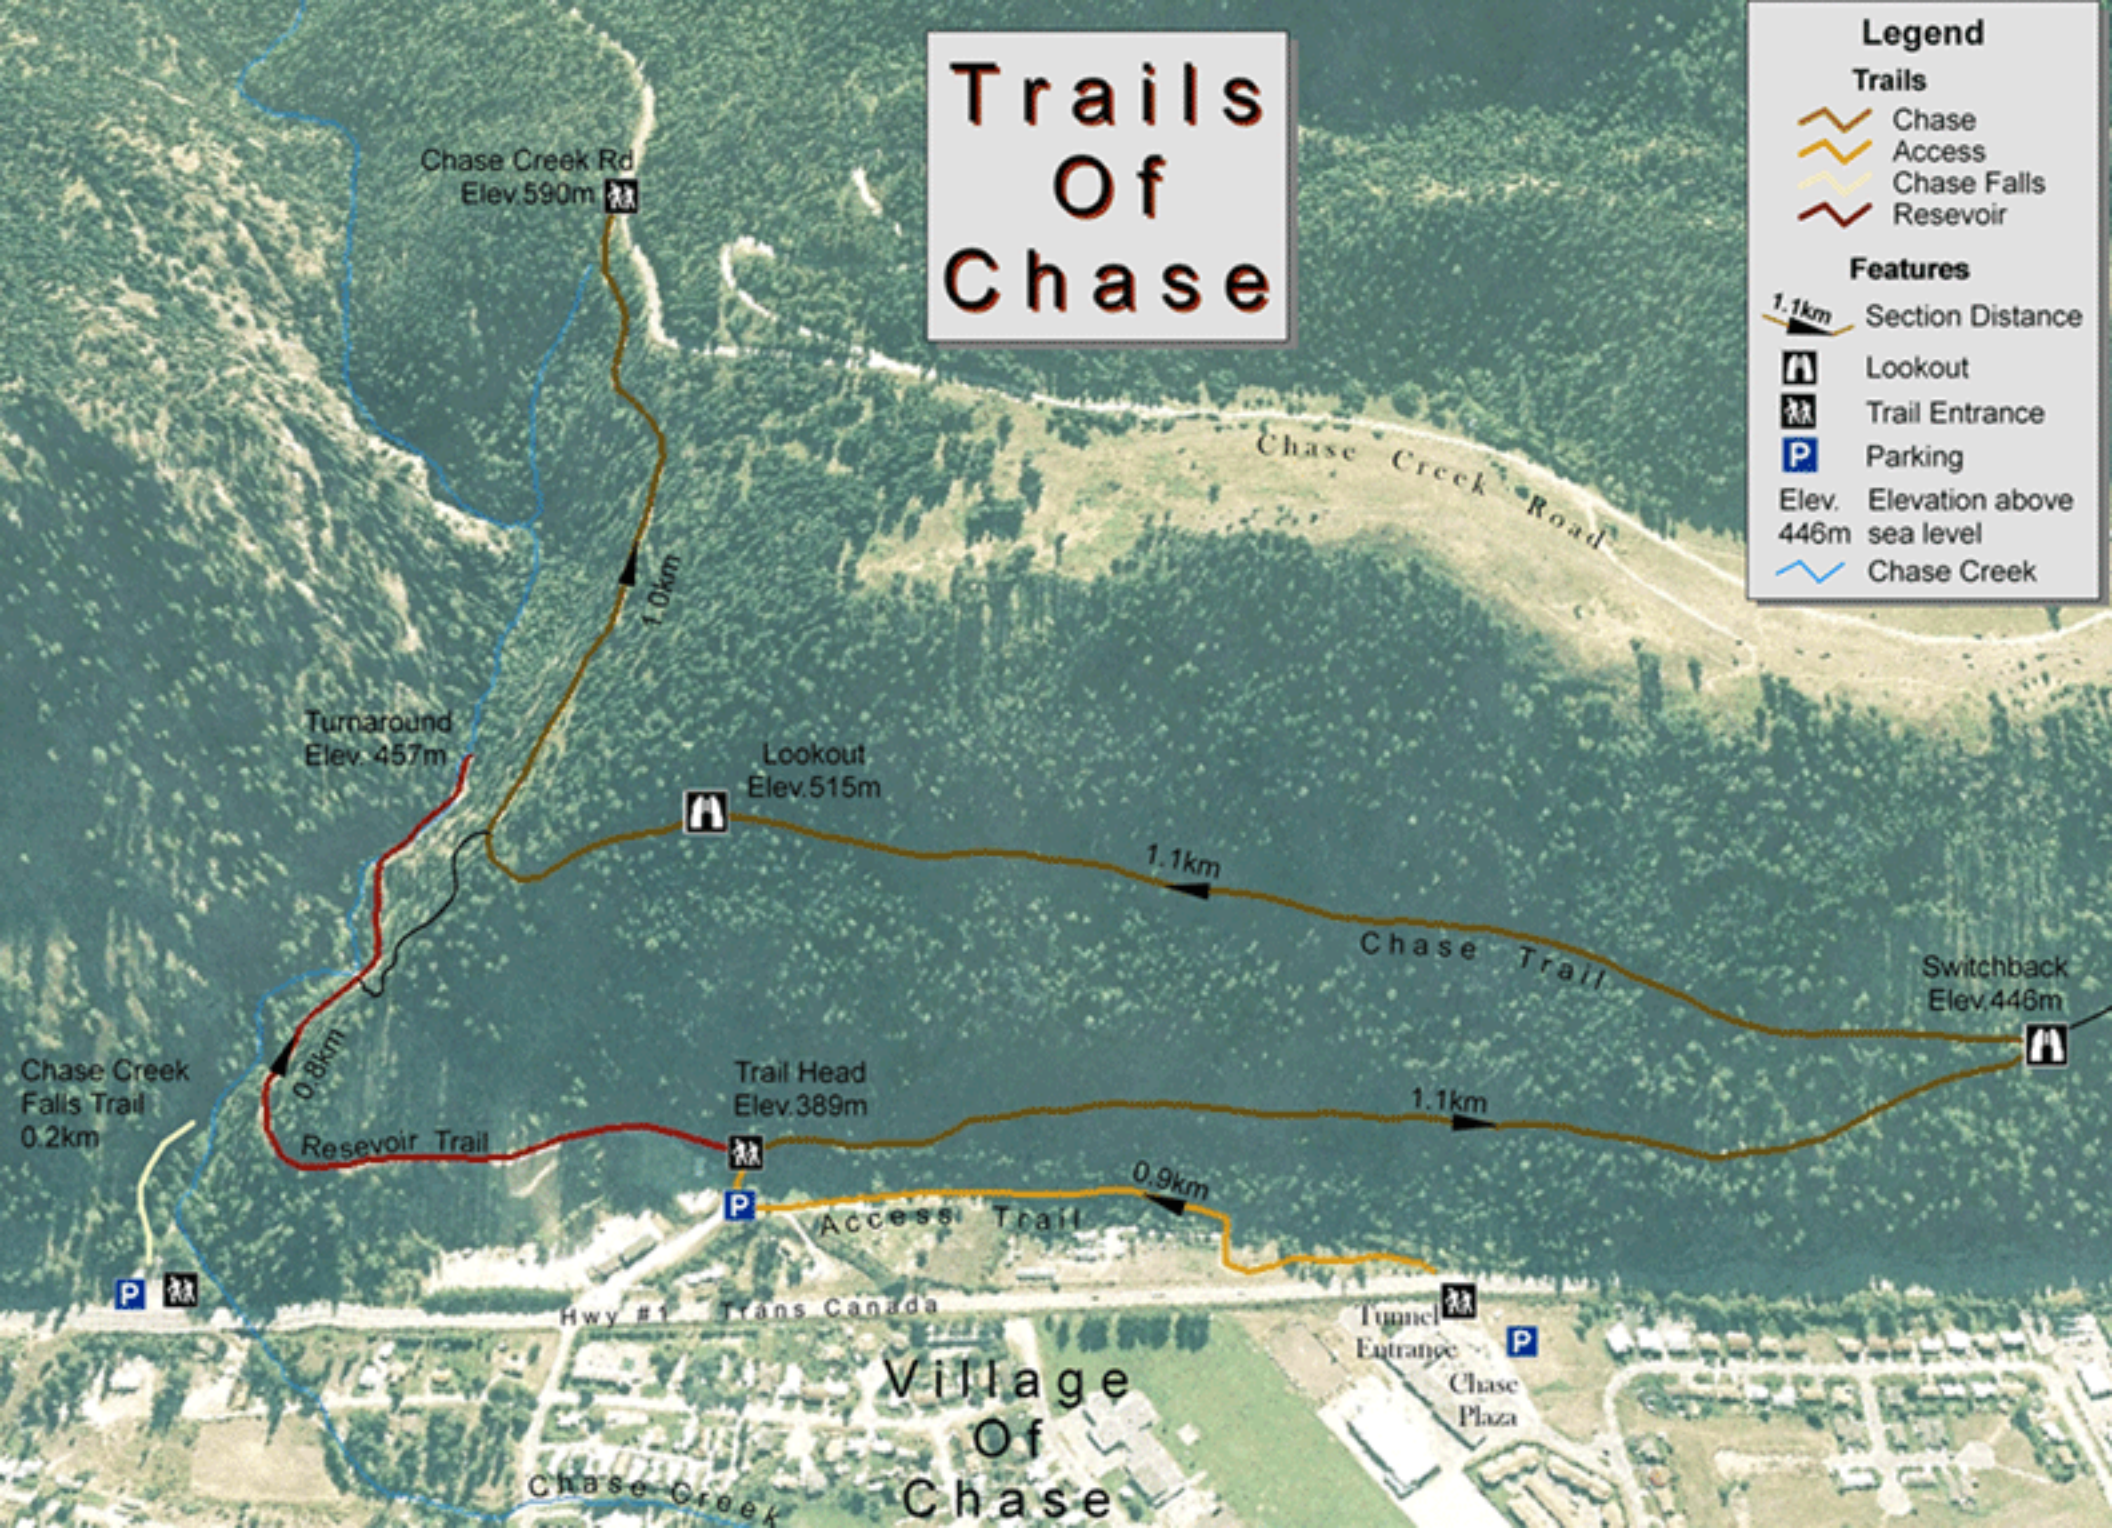

# Trails Of Chase

**Legend**

**Trails**

- Chase
- Access
- Chase Falls
- Reservoir

**Features**

- Section Distance
- Lookout
- Trail Entrance
- Parking
- Elev. Elevation above 446m sea level
- Chase Creek

Chase Creek Rd  
Elev. 590m

Turnaround  
Elev. 457m

Lookout  
Elev. 515m

Trail Head  
Elev. 389m

Switchback  
Elev. 446m

Chase Creek  
Falls Trail  
0.2km

Reservoir Trail

Access Trail

Village  
Of  
Chase

Chase Creek

Chase Creek Road

Chase Trail

Hwy #1 Trans Canada

Tunnel  
Entrance  
Chase  
Plaza

1.0km

1.1km

1.1km

0.9km

0.8km

0.2km